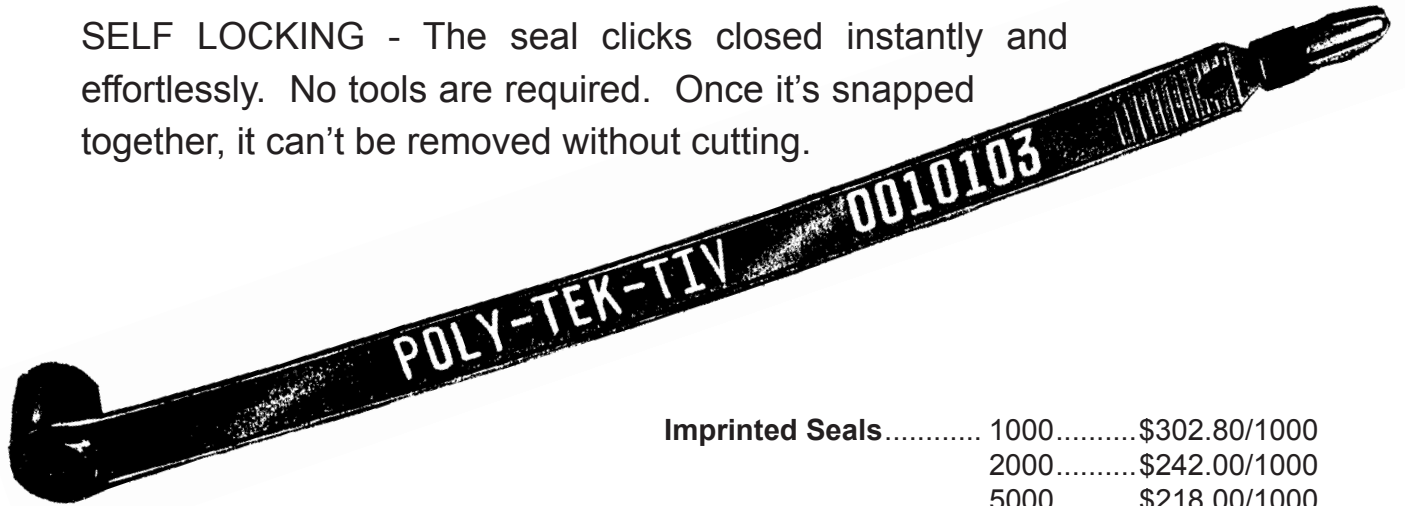

INVENTORY SEALS

Self-locking seals are a quick and permanent method of identifying both new and used machinery. These seals are embossed with your name and an identifying number, which eliminates the risk of the number becoming obliterated. Each number corresponds to a machine inventory card that is kept on file, providing quick and positive identification.

SELF LOCKING - The seal clicks closed instantly and effortlessly. No tools are required. Once it's snapped together, it can't be removed without cutting.

Stock Seals \$24.00/100
Pre-numbered (available in yellow only)